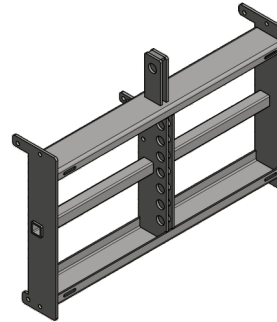

### CL 6 System 1

TOP:

2x 4 CL 6

SUB:

2x A218, or 2x 2 A 118 Sub / A18FL

AMPING

1x DX 4

1x Controller DSP 206 N

### FLC 6-15

Flying Frame for  
CL 6 and CL 15 Sub